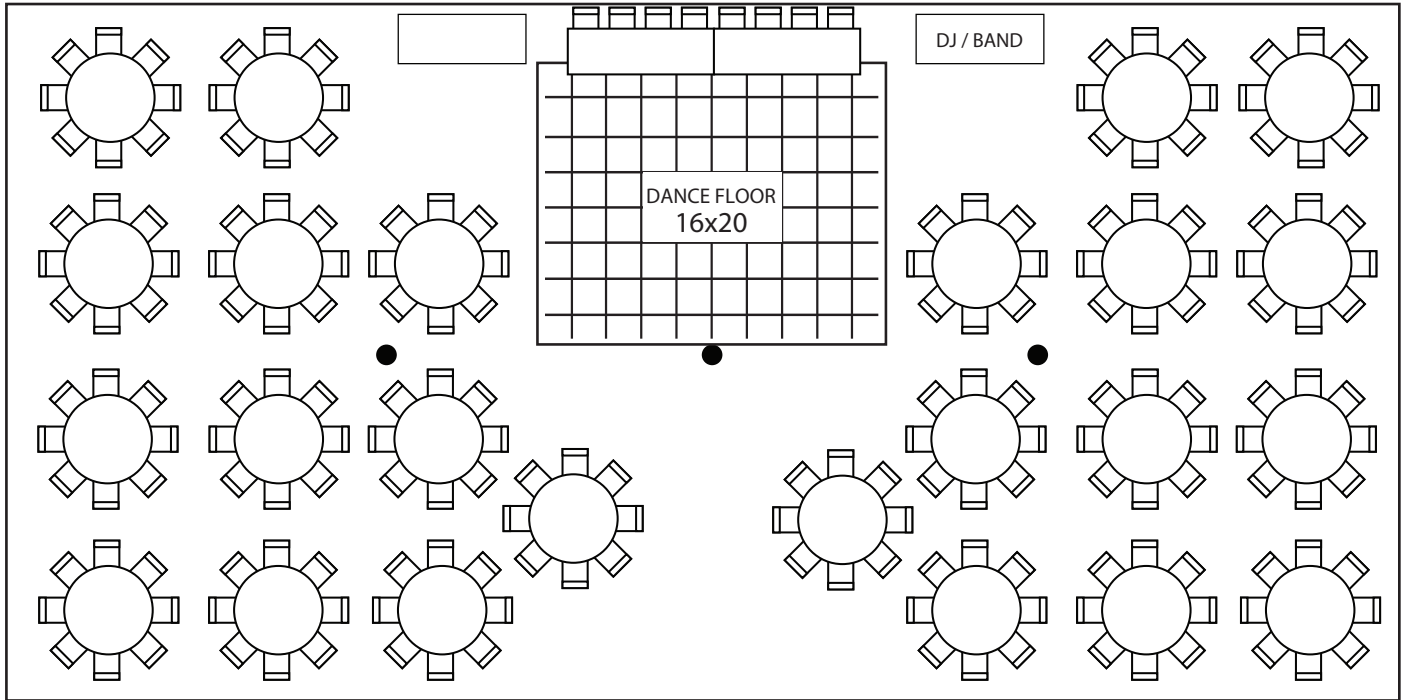

40' x 80' POLE TENT

192 guests

Telephone: 506-863-4649 / After hours or weekends: 506-955-2290

St-Antoine, NB

info@mrentals.com