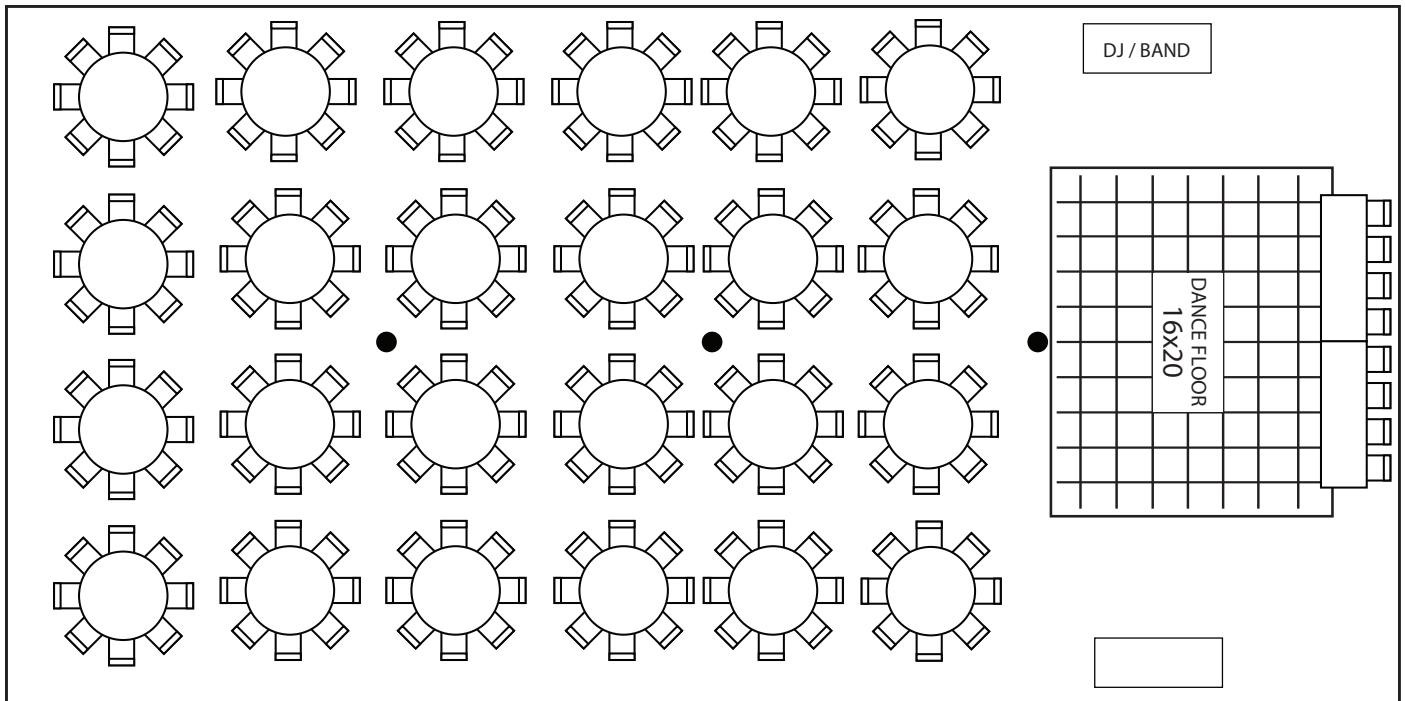

40' x 80' POLE TENT

192 guests

Telephone: 506-863-4649 / After hours or weekends: 506-955-2290

St-Antoine, NB

info@mrentals.com