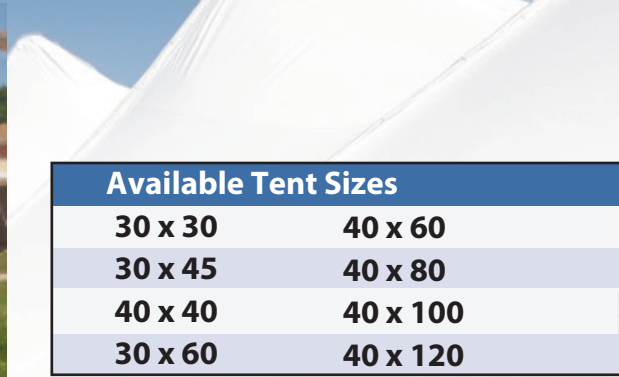

PRODUCT LIST

Office: (506) 863-4649 Cell: (506) 955-2290
St-Antoine, NB
info@mrentrentals.com
www.mrentrentals.com

TENTS

Available Tent Sizes

30 x 30	40 x 60
30 x 45	40 x 80
40 x 40	40 x 100
30 x 60	40 x 120

TABLES AND CHAIRS

Round Table 60" (5 feet) - Seating Capacity: 8 Guests

Rectangular Table 30"x96" - Seating Capacity: 8 Guests

Round Cocktail Table 30"

White Poly Folding Chair

LINENS

White Table Cloth - Round Table

Package #1 - 80-96 guests

Package #2 - 128-144 guests

Package #3 - 176-192 guests

Package #4 - 224-240 guests

Package #5 - 272-288 guests

PACKAGES

TEMPORARY FENCING

6'X10' GALVANIZED PANELS